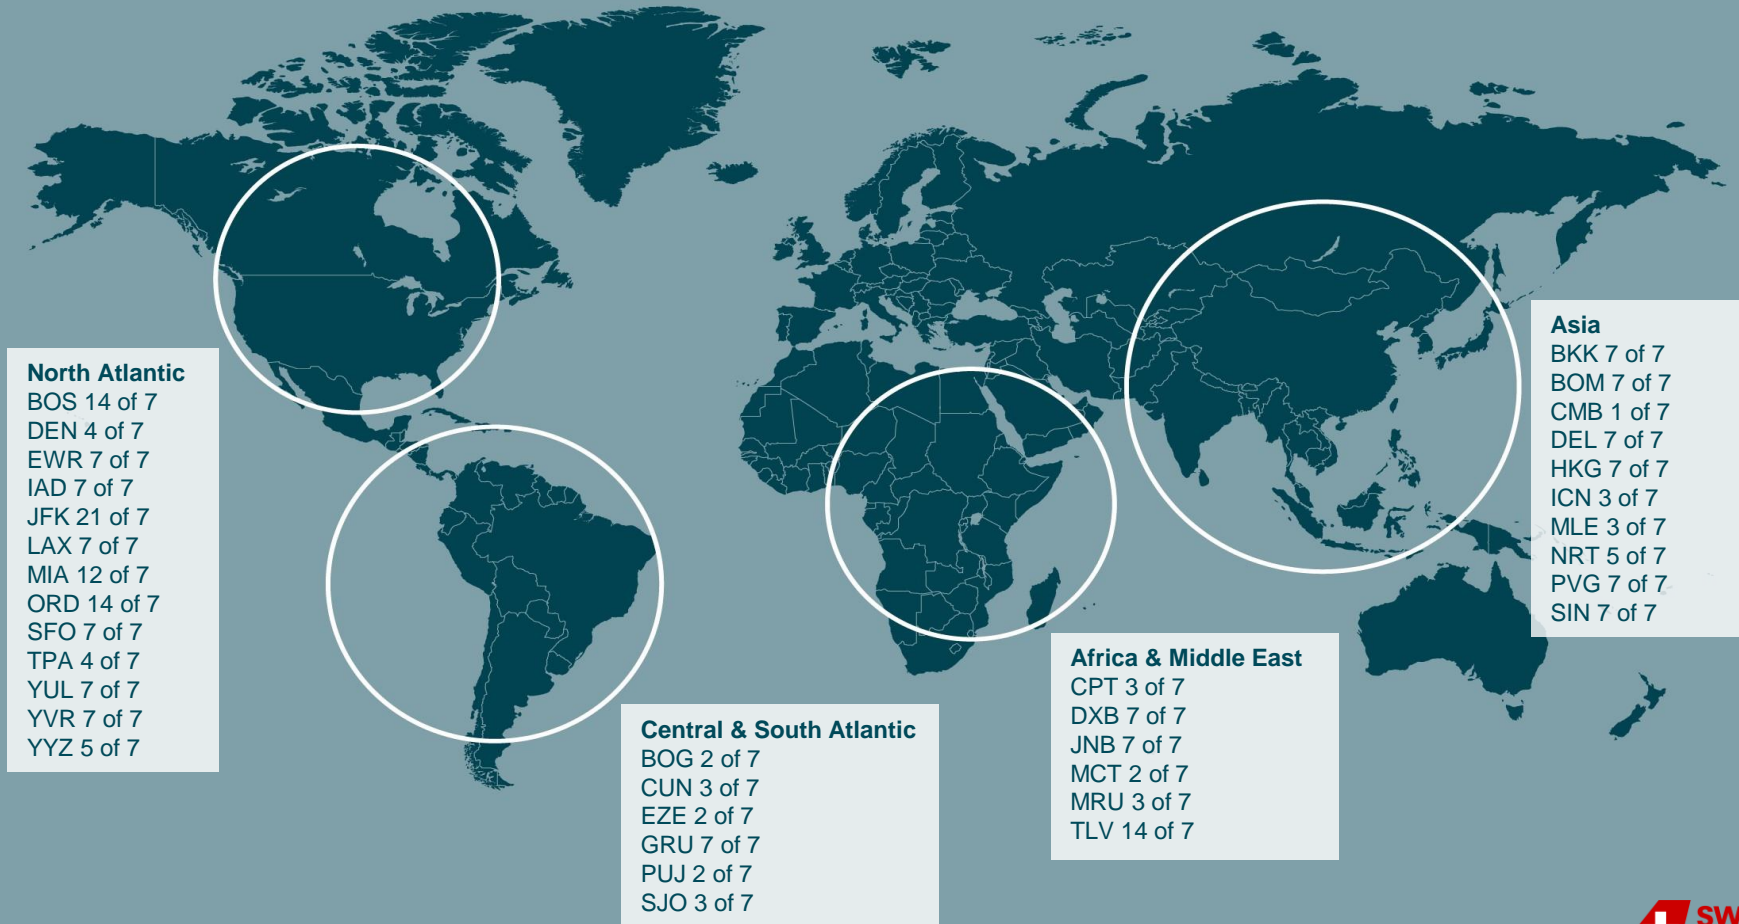

# Intercontinental Network – Summer 2024

1 | Updated on 02 February 2024  
Destinations are subject to change

# Intercontinental Network – Summer 2024

**North Atlantic**  
BOS 14 of 7  
DEN 4 of 7  
EWR 7 of 7  
IAD 7 of 7  
JFK 21 of 7  
LAX 7 of 7  
MIA 12 of 7  
ORD 14 of 7  
SFO 7 of 7  
TPA 4 of 7  
YUL 7 of 7  
YVR 7 of 7  
YYZ 5 of 7

## Central Europe

AMS	FMO	NTE
BER	FRA	NUE
BRE	HAI	ORY
BRU	HAM	RTM
BOD	LEJ	STR
CDG	LNZ	SXB
CGN	MUC	TLS
DRS	MRS	VIE
DUS	NCE	

## East Europe

BEG  
BUD  
PRG  
PRN  
OTP  
WAW