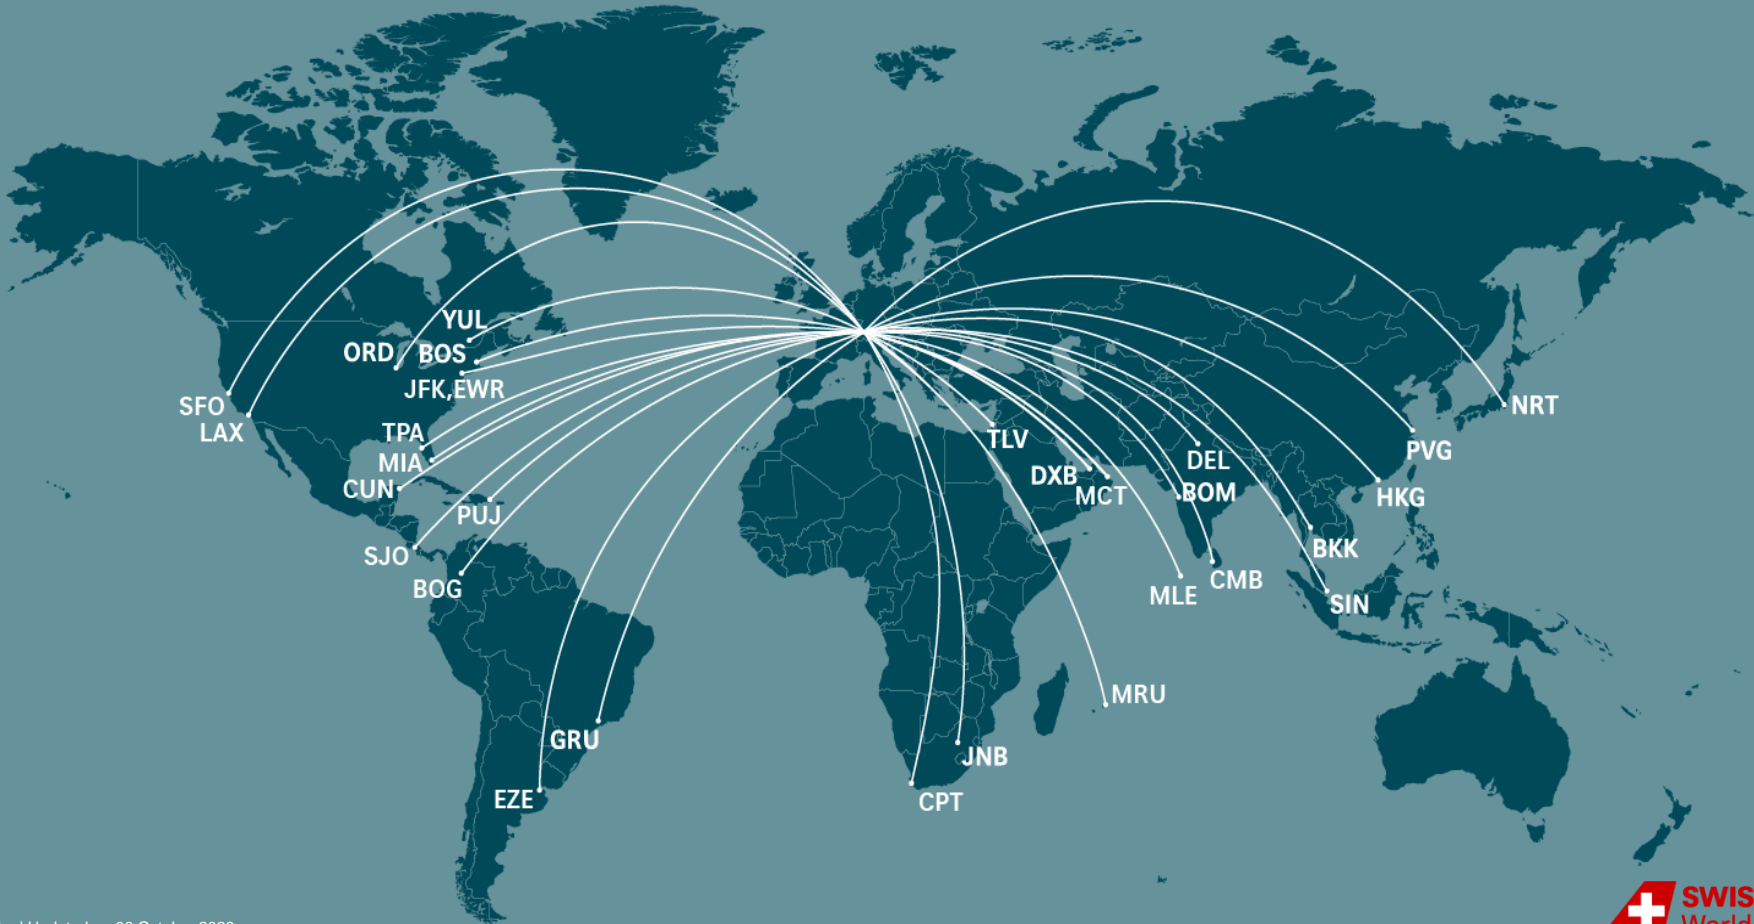

# Intercontinental Network – Winter 2023-2024

1 | Updated on 06 October 2023  
Destinations are subject to change

# Intercontinental Network – Winter 2023-2024

## North Atlantic

BOS 7 of 7  
EWR 7 of 7  
JFK 21 of 7  
LAX 6 of 7  
MIA 12 of 7  
ORD 7 of 7  
SFO 6 of 7  
TPA 2 of 7  
YUL 7 of 7

## Central Europe

AMS	FMO	NTE
BER	FRA	NUE
BRE	HAI	ORY
BRU	HAM	RTM
BOD	LEJ	STR
CDG	LNZ	SXB
CGN	MUC	TLS
DRS	MRS	VIE
DUS	NCE	