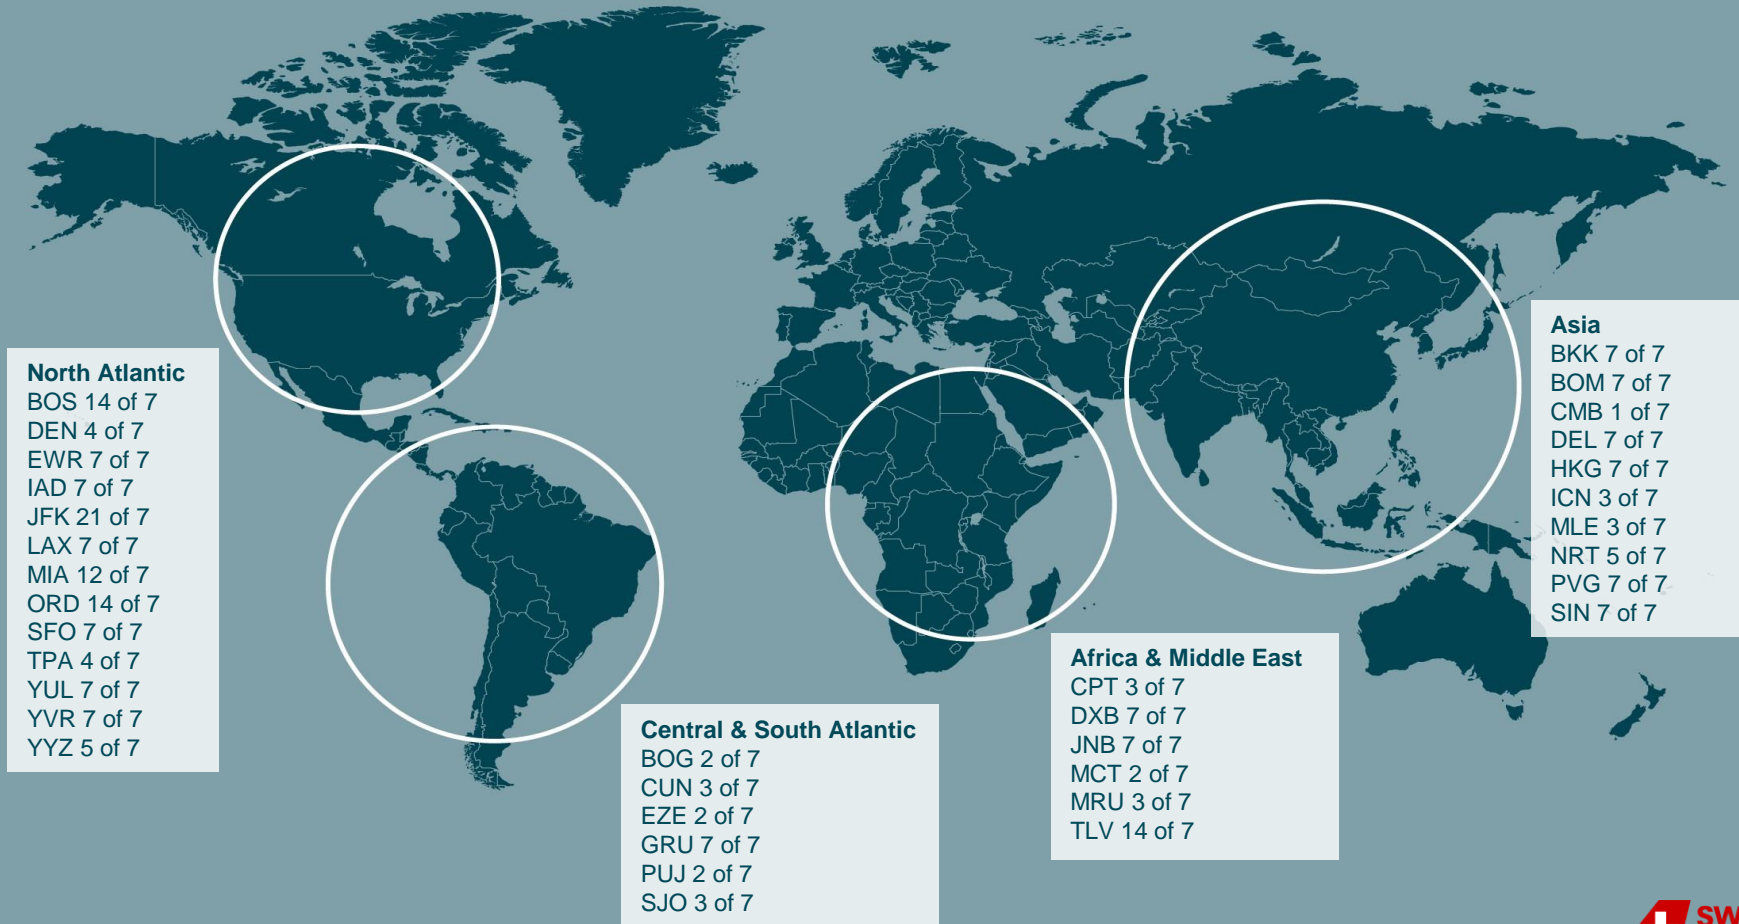

Intercontinental Network – Summer 2024

Intercontinental Network – Summer 2024

European Network – Summer 2024

North Europe

ARN
BHX
BLL
CPH
DUB
GOT
HEL
LHR
MAN
MMX
ORK
OSL

Switzerland

BRN
BSL
GVA
ZRH

South Europe

| | |
|-----|-----|
| AGP | MAD |
| ATH | MPX |
| BCN | OPO |
| FCO | PMI |
| LCA | SWK |
| LIS | TFS |
| LPA | VCE |
| LYS | VLC |

Central Europe

| | | |
|-----|-----|-----|
| AMS | FMO | NTE |
| BER | FRA | NUE |
| BRE | HAI | ORY |
| BRU | HAM | RTM |
| BOD | LEJ | STR |
| CDG | LNZ | SXB |
| CGN | MUC | TLS |
| DRS | MRS | VIE |
| DUS | NCE | |

East Europe

BEG
BUD
PRG
PRN
OTP
WAW