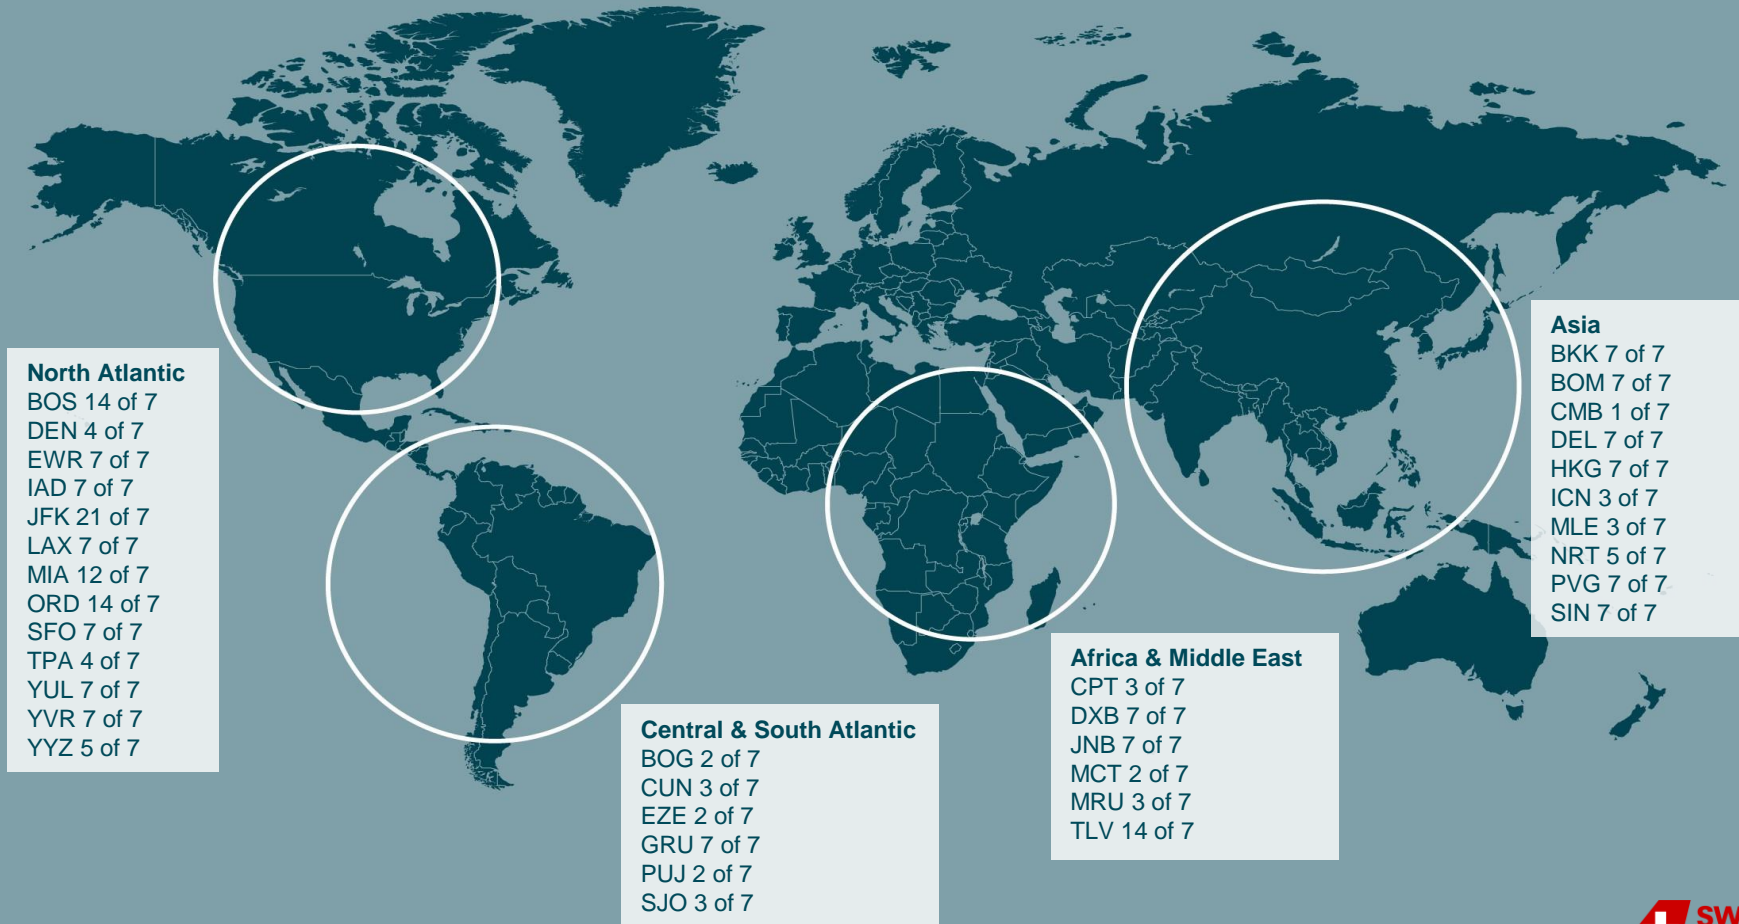

# Intercontinental Network – Summer 2024

**North Atlantic**  
BOS 14 of 7  
DEN 4 of 7  
EWR 7 of 7  
IAD 7 of 7  
JFK 21 of 7  
LAX 7 of 7  
MIA 12 of 7  
ORD 14 of 7  
SFO 7 of 7  
TPA 4 of 7  
YUL 7 of 7  
YVR 7 of 7  
YYZ 5 of 7

**Central & South Atlantic**  
BOG 2 of 7  
CUN 3 of 7  
EZE 2 of 7  
GRU 7 of 7  
PUJ 2 of 7  
SJO 3 of 7

**Africa & Middle East**  
CPT 3 of 7  
DXB 7 of 7  
JNB 7 of 7  
MCT 2 of 7  
MRU 3 of 7  
TLV 14 of 7

## Central Europe

AMS	FMO	NTE
BER	FRA	NUE
BRE	HAI	ORY
BRU	HAM	RTM
BOD	LEJ	STR
CDG	LNZ	SXB
CGN	MUC	TLS
DRS	MRS	VIE
DUS	NCE	

## East Europe

BEG  
BUD  
PRG  
PRN  
OTP  
WAW